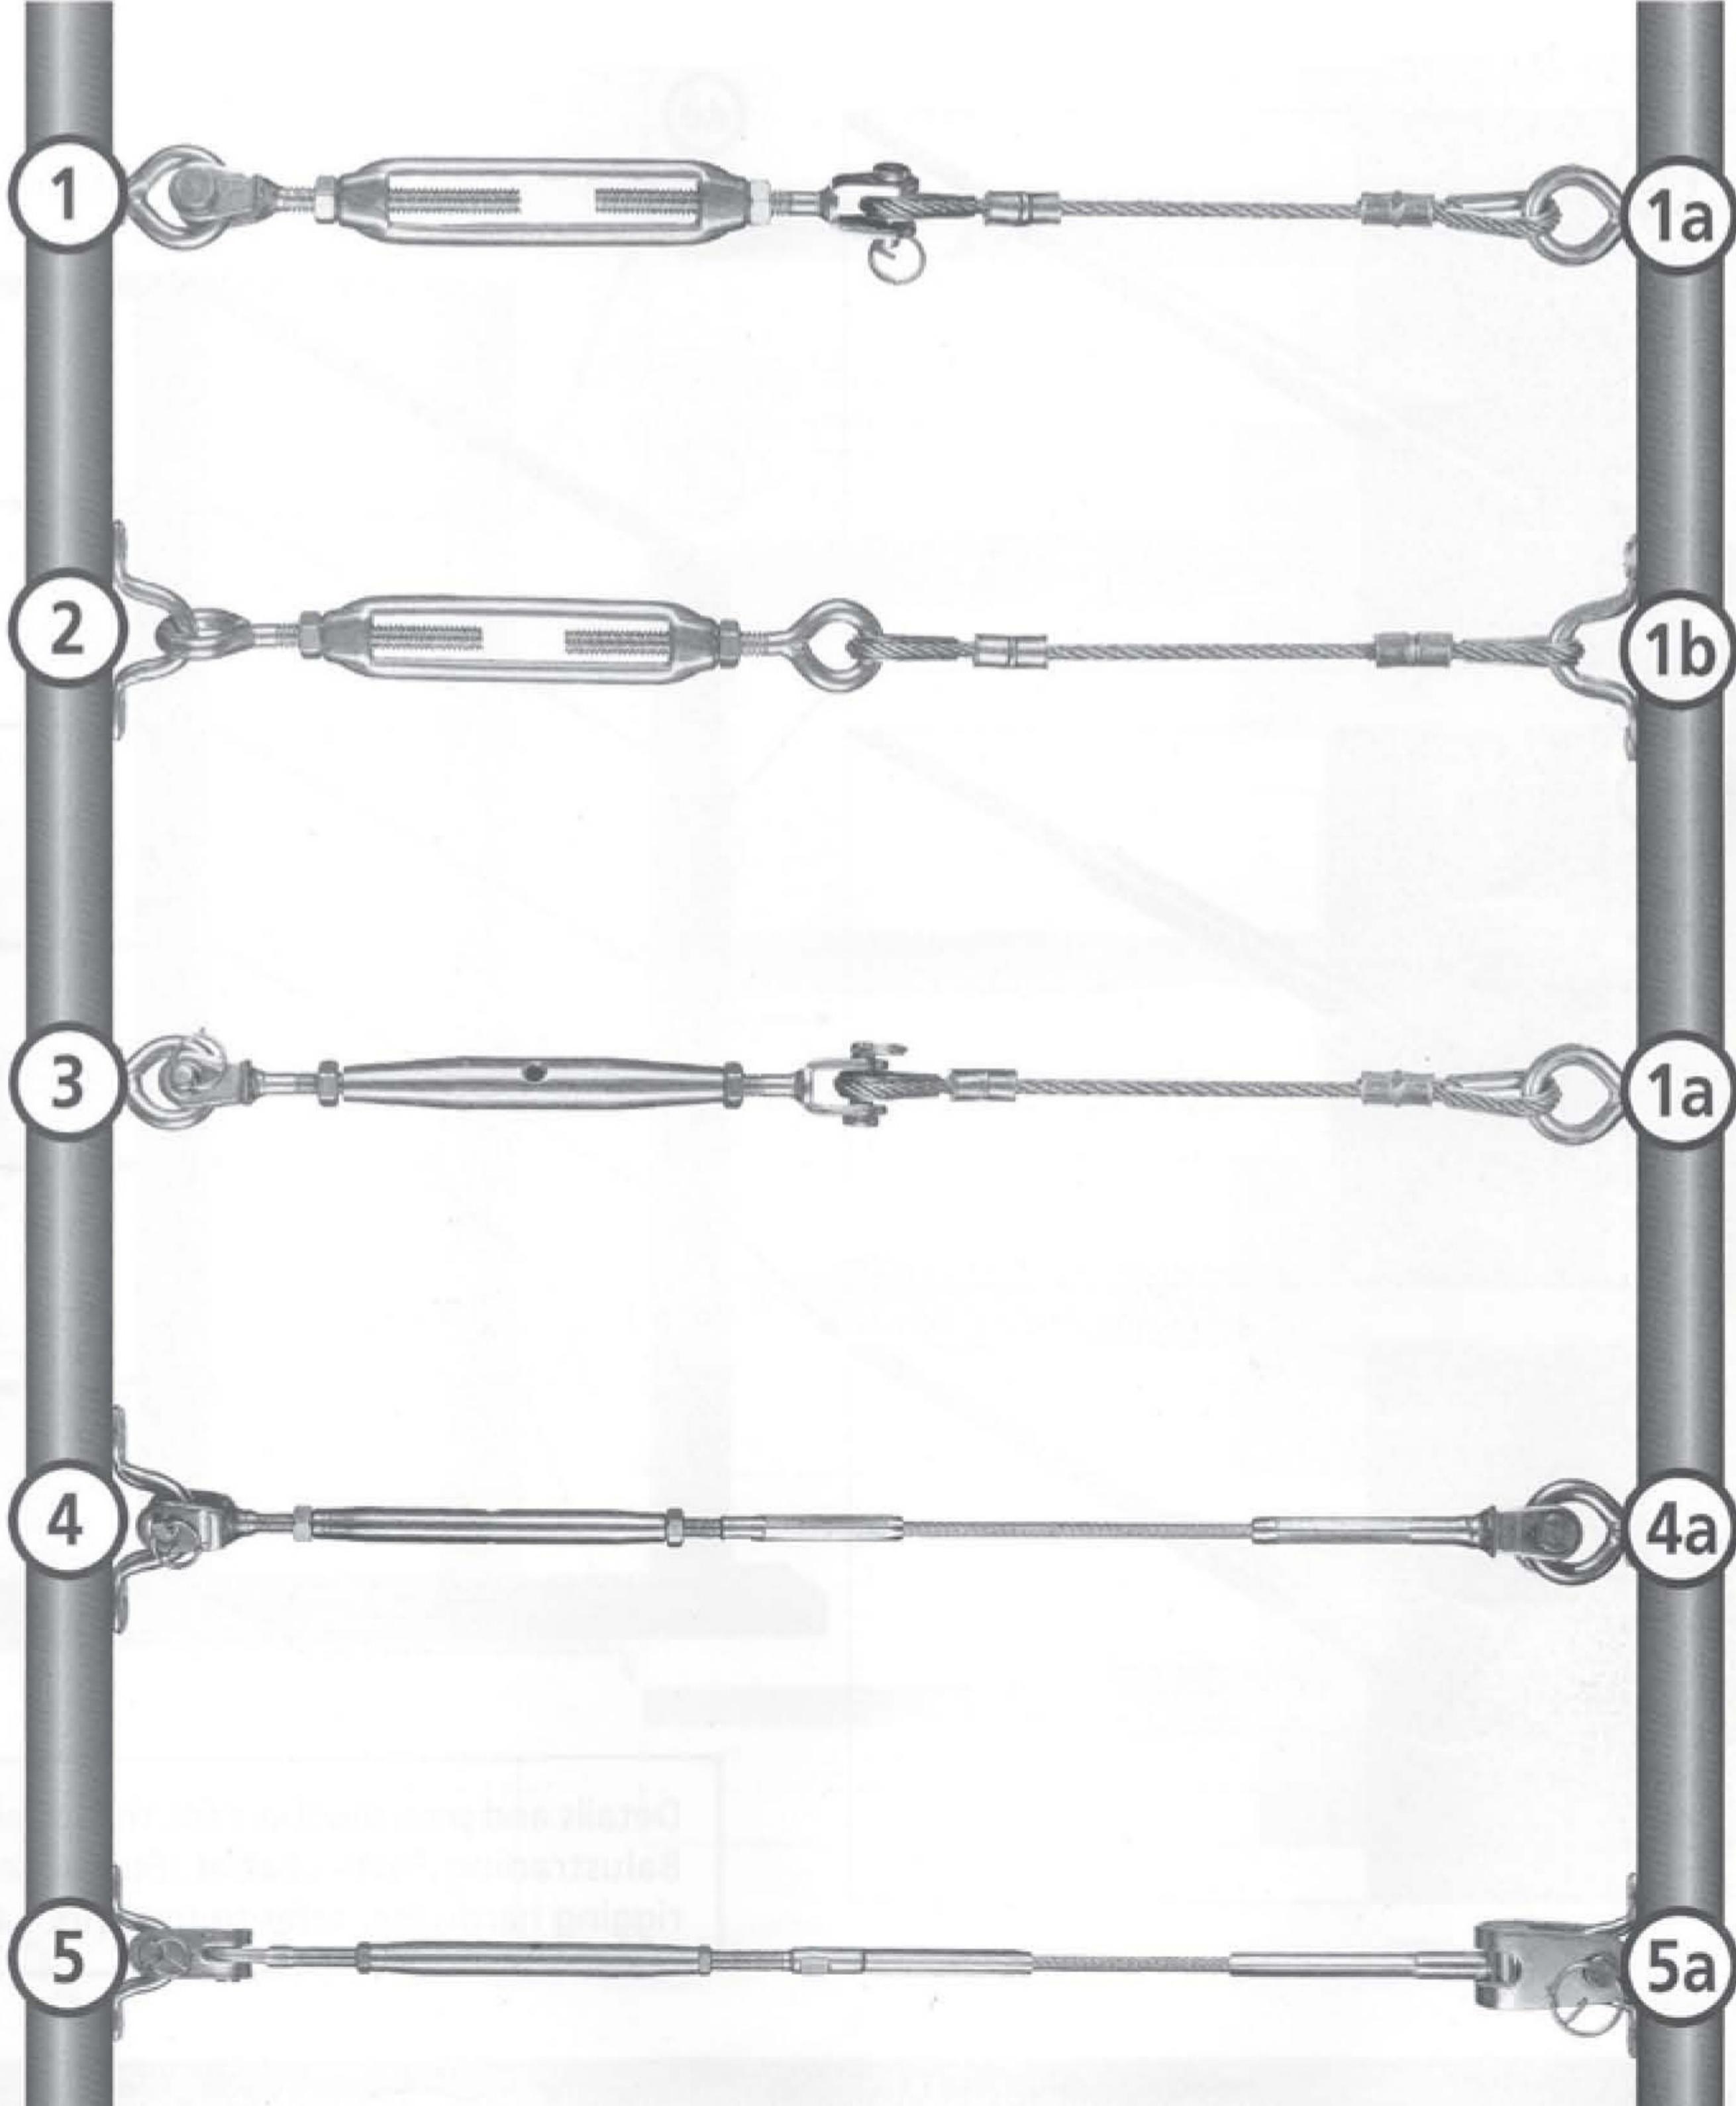

RINGS
4x25 6x40
5x35 8x55
5x40 8x75

GRIPS AND THIMBLES

LIFTING EYE
6mm
8mm
10mm
12mm

WIRE ROPE GRIP Sizes 2mm - 25mm

THIMBLES
Sizes 2mm - 22mm

Glass Clamp Applications

Limited only by your imagination, our range of glass clamp assemblies offer the perfect solution for functional and aesthetic handrail setups. With an attractive satin surface finish they are the perfect compliment to a stainless steel handrail and glass panel combination.

PAD EYES

SADDLE
5mm 6mm 8mm

PLATE WITH RING 6mm 8mm

DIAMOND
6mm 8mm

SQUARE PLATE 6mm 8mm

STAINLESS STEEL FITTINGS

SPRING HOOKS

CARBINE
5mm 6mm 8mm 10mm 11mm

ISOMETRIC
6mm 8mm 10mm 12mm

CAST
5mm 7mm 10mm

CARGO
125mm 150mm

SWIVEL EYE
No's 1 & 2

BLOCKS

DOUBLE
75mm & 100mm EYE HEAD

SINGLE
75mm & 100mm HOOK OR EYE HEAD

SEINE
75mm

SNATCH
75mm & 100mm

LIGHTWEIGHT
25mm & 50mm

BOLTS

'U' BOLT
6mm 8mm 10mm 12mm

EYE BOLT
6mm 8mm 10mm

RING BOLT
6mm 8mm 10mm 12mm

QUICK LINE
4mm 6mm 8mm 10mm

SAIL HOOK
50mm