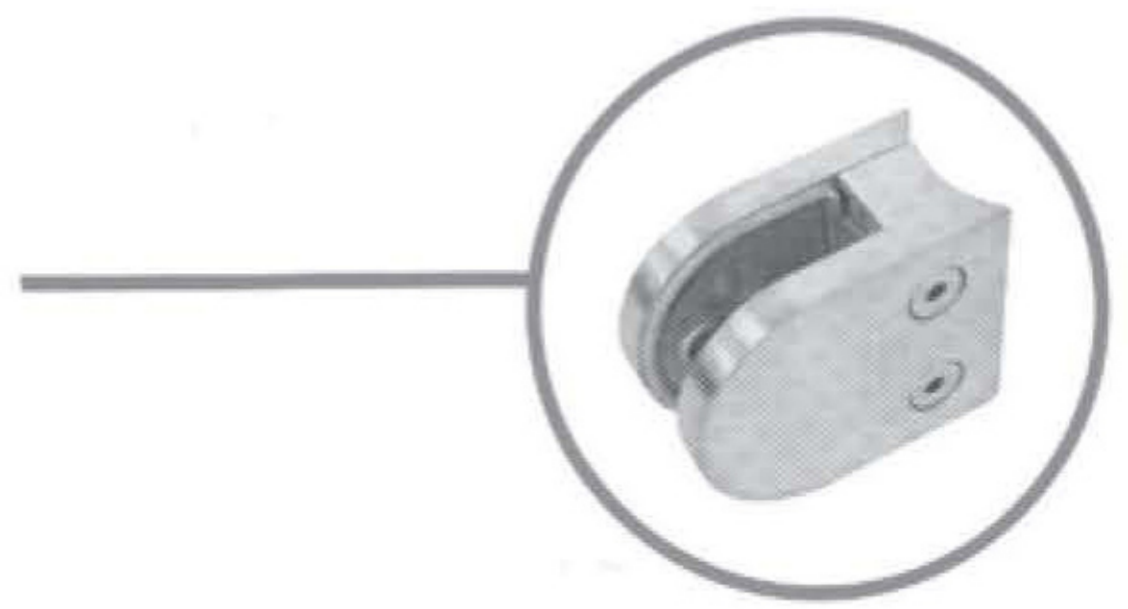

RINGS
4x25 6x40
5x35 8x55
5x40 8x75

GRIPS AND THIMBLES

LIFTING EYE
6mm
8mm
10mm
12mm

WIRE ROPE GRIP Sizes 2mm - 25mm

THIMBLES
Sizes 2mm - 22mm

Glass Clamp Applications

Limited only by your imagination, our range of glass clamp assemblies offer the perfect solution for functional and aesthetic handrail setups. With an attractive satin surface finish they are the perfect compliment to a stainless steel handrail and glass panel combination.