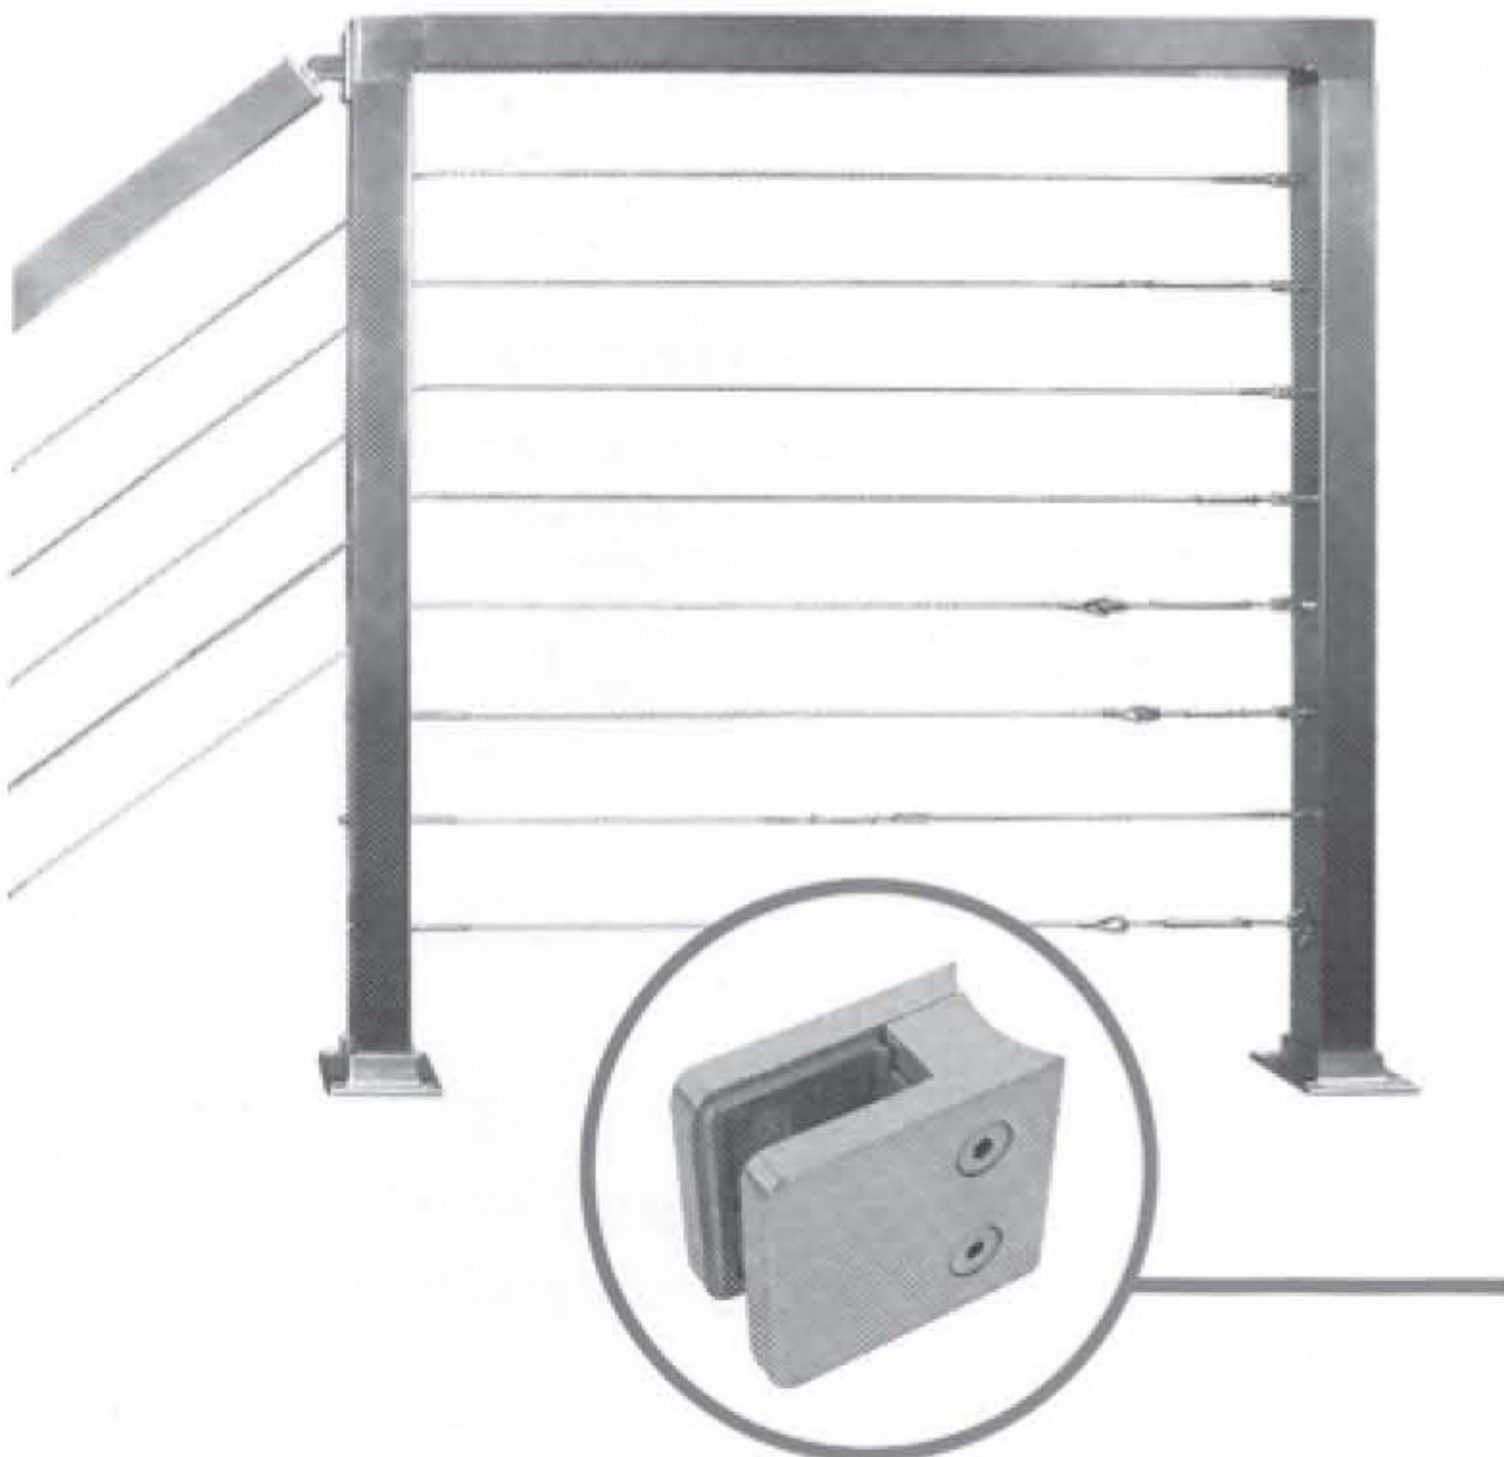

RINGS
4x25 6x40
5x35 8x55
5x40 8x75

GRIPS AND THIMBLES

LIFTING EYE
6mm
8mm
10mm
12mm

WIRE ROPE GRIP Sizes 2mm - 25mm

THIMBLES
Sizes 2mm - 22mm

Glass Clamp Applications

Limited only by your imagination, our range of glass clamp assemblies offer the perfect solution for functional and aesthetic handrail setups. With an attractive satin surface finish they are the perfect compliment to a stainless steel handrail and glass panel combination.

STAINLESS STEEL FITTINGS

HOSE CLAMPS AND COUPLINGS

FULL RANGE OF ALL
STAINLESS HOSE CLAMPS

TO SUIT PIPE
SIZES 40mm TO
150mm (NOMINAL)

SNAP SHACKLES

SWIVEL
No's 1, 2 & 3

FIXED
No's 1, 2 & 3

SHEET
No's 1, 2 & 3