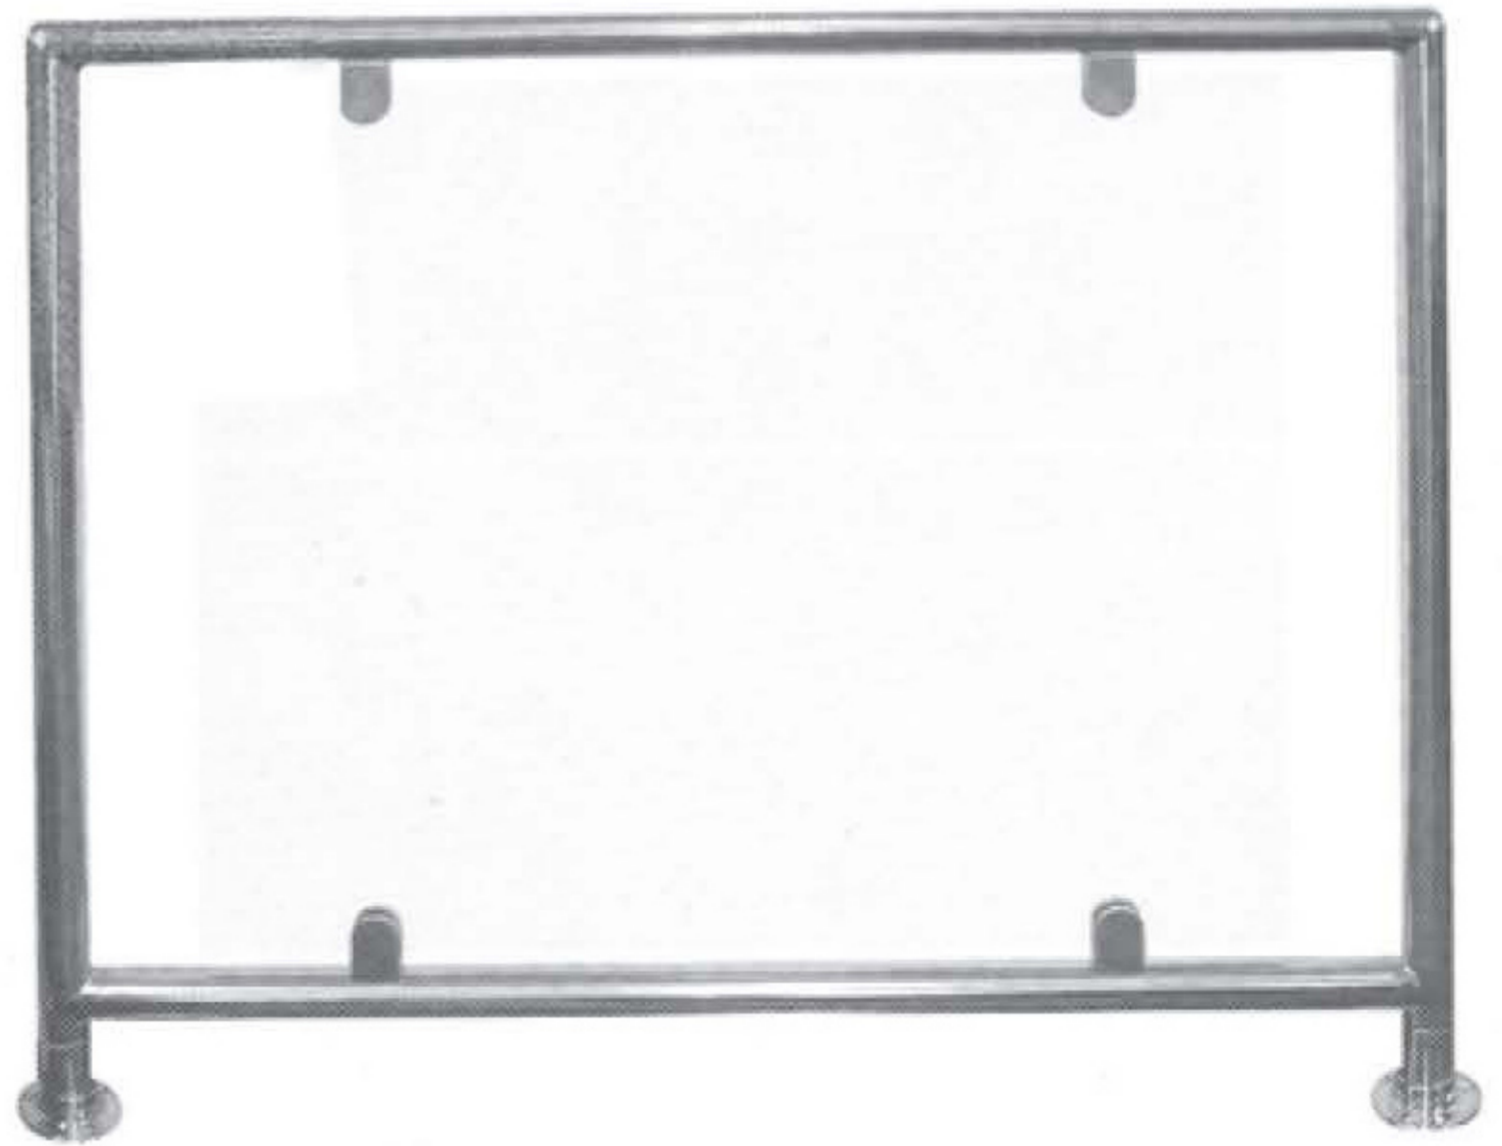

RINGS
4x25 6x40
5x35 8x55
5x40 8x75

GRIPS AND THIMBLES

LIFTING EYE
6mm
8mm
10mm
12mm

WIRE ROPE GRIP Sizes 2mm - 25mm

THIMBLES
Sizes 2mm - 22mm

Glass Clamp Applications

Limited only by your imagination, our range of glass clamp assemblies offer the perfect solution for functional and aesthetic handrail setups. With an attractive satin surface finish they are the perfect compliment to a stainless steel handrail and glass panel combination.

STAINLESS STEEL FITTINGS

HOSE CLAMPS AND COUPLINGS

FULL RANGE OF ALL
STAINLESS HOSE CLAMPS

TO SUIT PIPE
SIZES 40mm TO
150mm (NOMINAL)

SNAP SHACKLES

SWIVEL
No's 1, 2 & 3

FIXED
No's 1, 2 & 3

SHEET
No's 1, 2 & 3

ISOMETRIC
6mm 8mm 10mm 12mm

CAST
5mm 7mm 10mm

CARGO
125mm 150mm

SWIVEL EYE
No's 1 & 2

BLOCKS

DOUBLE
75mm & 100mm EYE HEAD

SINGLE
75mm & 100mm HOOK OR EYE HEAD

SEINE
75mm