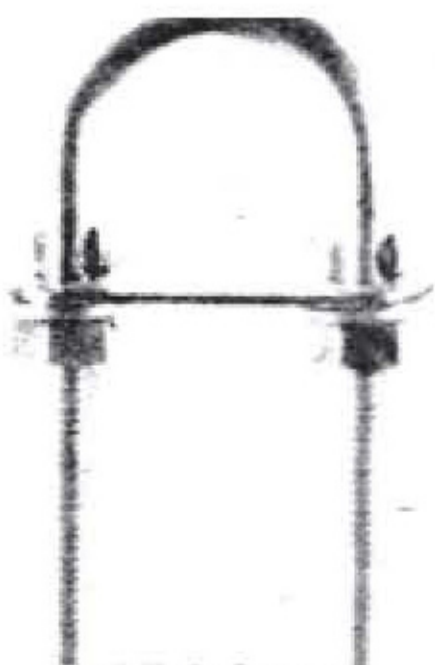

PAD EYES

SADDLE
5mm 6mm 8mm

PLATE WITH RING 6mm 8mm

DIAMOND
6mm 8mm

SQUARE PLATE 6mm 8mm

STAINLESS STEEL FITTINGS

SPRING HOOKS

CARBINE
5mm 6mm 8mm 10mm 11mm

ISOMETRIC
6mm 8mm 10mm 12mm

CAST
5mm 7mm 10mm

CARGO
125mm 150mm

SWIVEL EYE
No's 1 & 2

BLOCKS

DOUBLE
75mm & 100mm EYE HEAD

SINGLE
75mm & 100mm HOOK OR EYE HEAD

SEINE
75mm

SNATCH
75mm & 100mm

LIGHTWEIGHT
25mm & 50mm

BOLTS

'U' BOLT
6mm 8mm 10mm 12mm

EYE BOLT
6mm 8mm 10mm

RING BOLT
6mm 8mm 10mm 12mm

QUICK LINE
4mm 6mm 8mm 10mm

SAIL HOOK
50mm