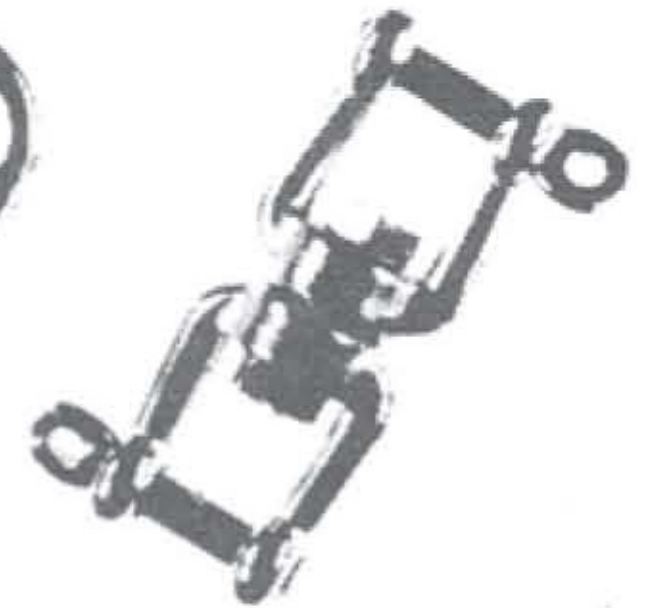

STAINLESS STEEL FITTINGS

SHACKLES

LIGHTWEIGHT
4mm 5mm 6mm

STANDARD DEE
7mm 8mm 10mm 12mm 16mm 19mm

LONG DEE
10mm 12mm

BOW
8mm 10mm 12mm

TWISTED
8mm 10mm

SWIVELS

EYE & EYE
6mm 8mm 10mm 13mm

JAW & JAW
6mm 8mm 10mm

TURNBUCKLES

JAW

HOOK

EYE

5mm 6mm 8mm 9mm 12mm 15mm

"S" HOOK
6mm 8mm 9mm

ISOMETRIC
6mm 8mm 10mm 12mm

CAST
5mm 7mm 10mm

CARGO
125mm 150mm

SWIVEL EYE
No's 1 & 2

BLOCKS

DOUBLE
75mm & 100mm EYE HEAD

SINGLE
75mm & 100mm HOOK OR EYE HEAD

SEINE
75mm

SNATCH
75mm & 100mm

LIGHTWEIGHT
25mm & 50mm

BOLTS

'U' BOLT
6mm 8mm 10mm 12mm

EYE BOLT
6mm 8mm 10mm

RING BOLT
6mm 8mm 10mm 12mm

QUICK LINE
4mm 6mm 8mm 10mm

SAIL HOOK
50mm