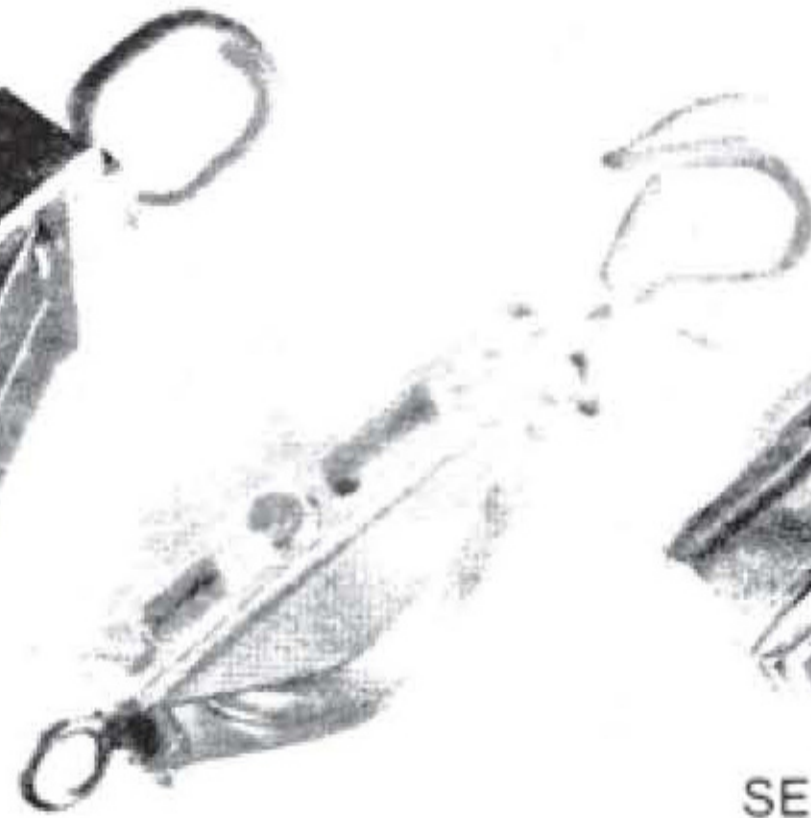

ISOMETRIC
6mm 8mm 10mm 12mm

CAST
5mm 7mm 10mm

CARGO
125mm 150mm

SWIVEL EYE
No's 1 & 2

BLOCKS

DOUBLE
75mm & 100mm EYE HEAD

SINGLE
75mm & 100mm HOOK OR EYE HEAD

SEINE
75mm

SNATCH
75mm & 100mm

LIGHTWEIGHT
25mm & 50mm

BOLTS

'U' BOLT
6mm 8mm 10mm 12mm

EYE BOLT
6mm 8mm 10mm

RING BOLT
6mm 8mm 10mm 12mm

QUICK LINE
4mm 6mm 8mm 10mm

SAIL HOOK
50mm